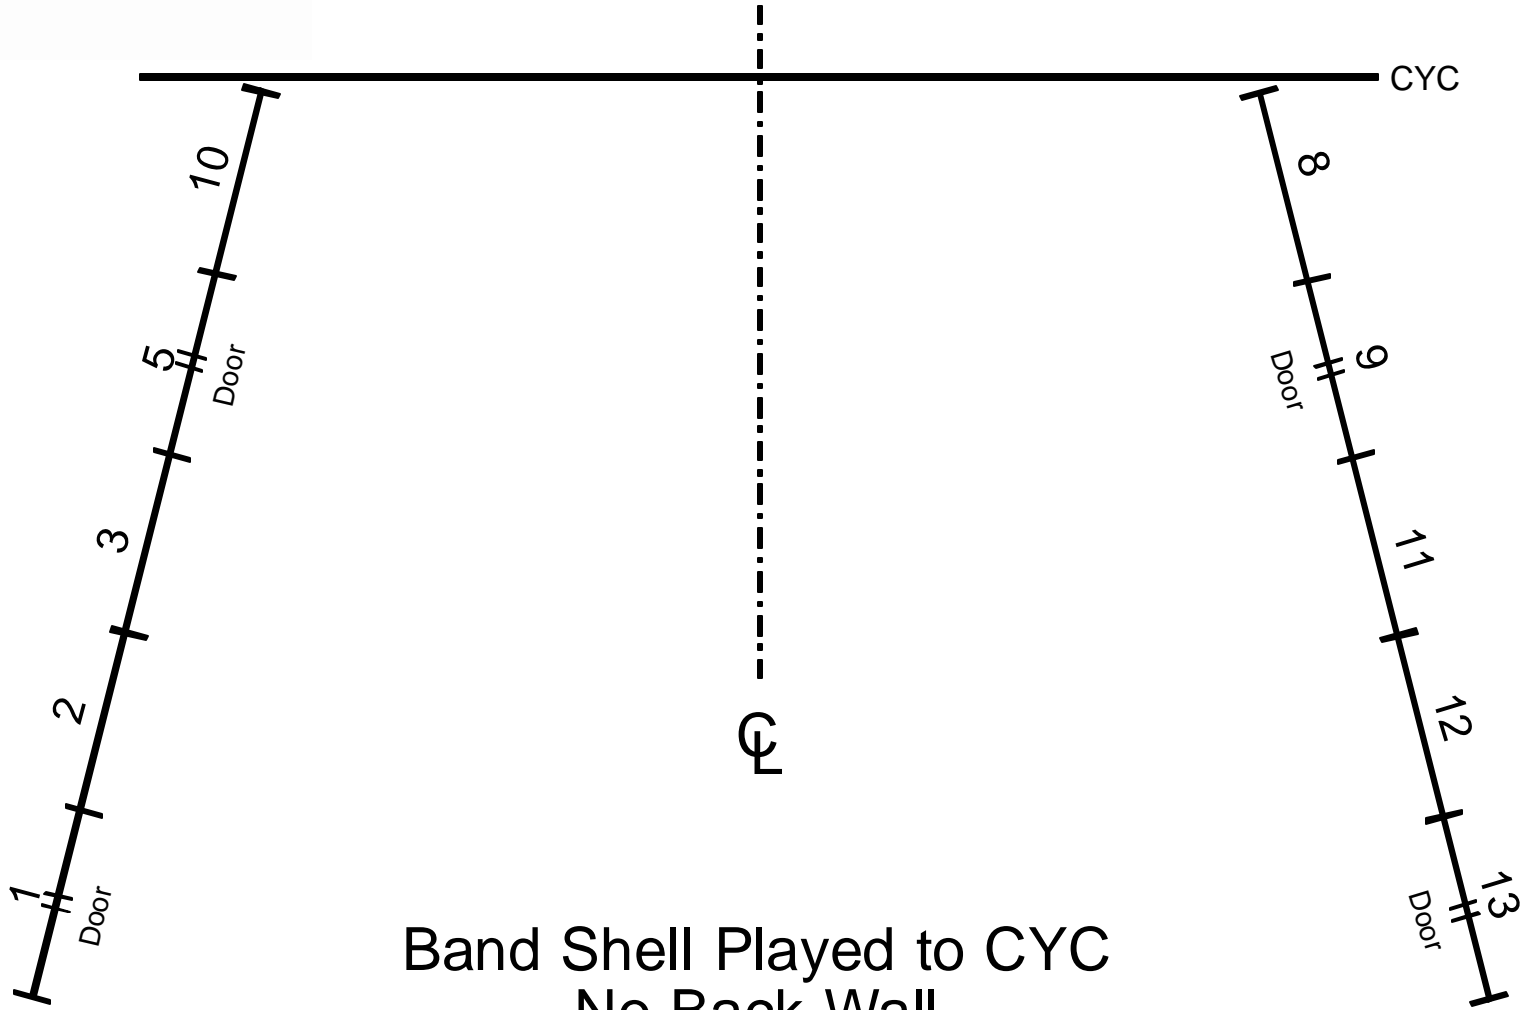

Band Shell Regular Set Up

Band Shell 1/2 Stage Set Up

Band Shell Wide Square Set Up

Band Shell Played to CYC  
No Back Wall