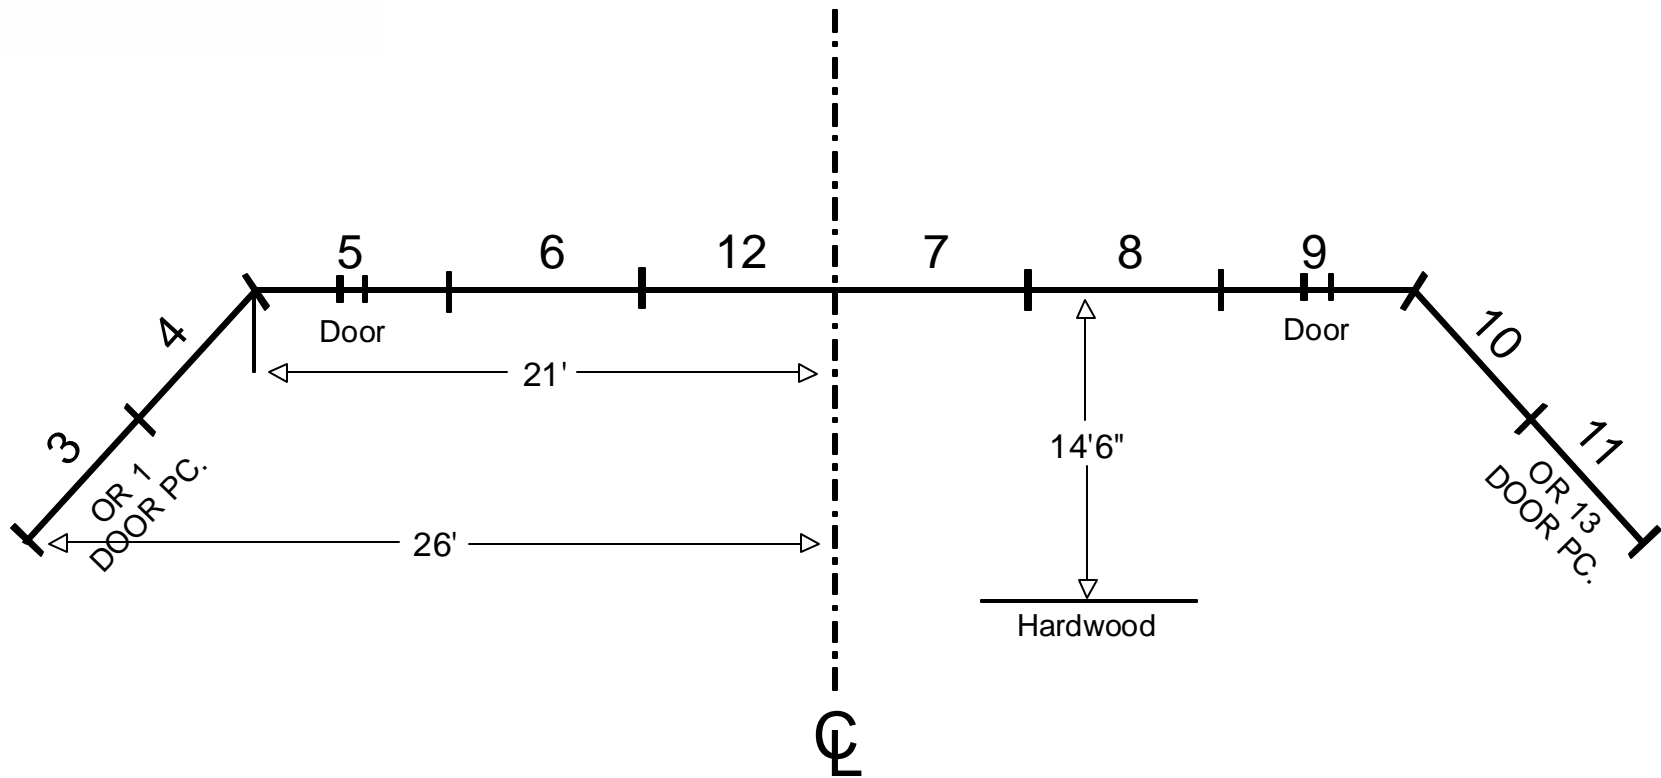

Band Shell Regular Set Up

Band Shell 1/2 Stage Set Up

Band Shell Wide Square Set Up

Band Shell Played to CYC  
No Back Wall