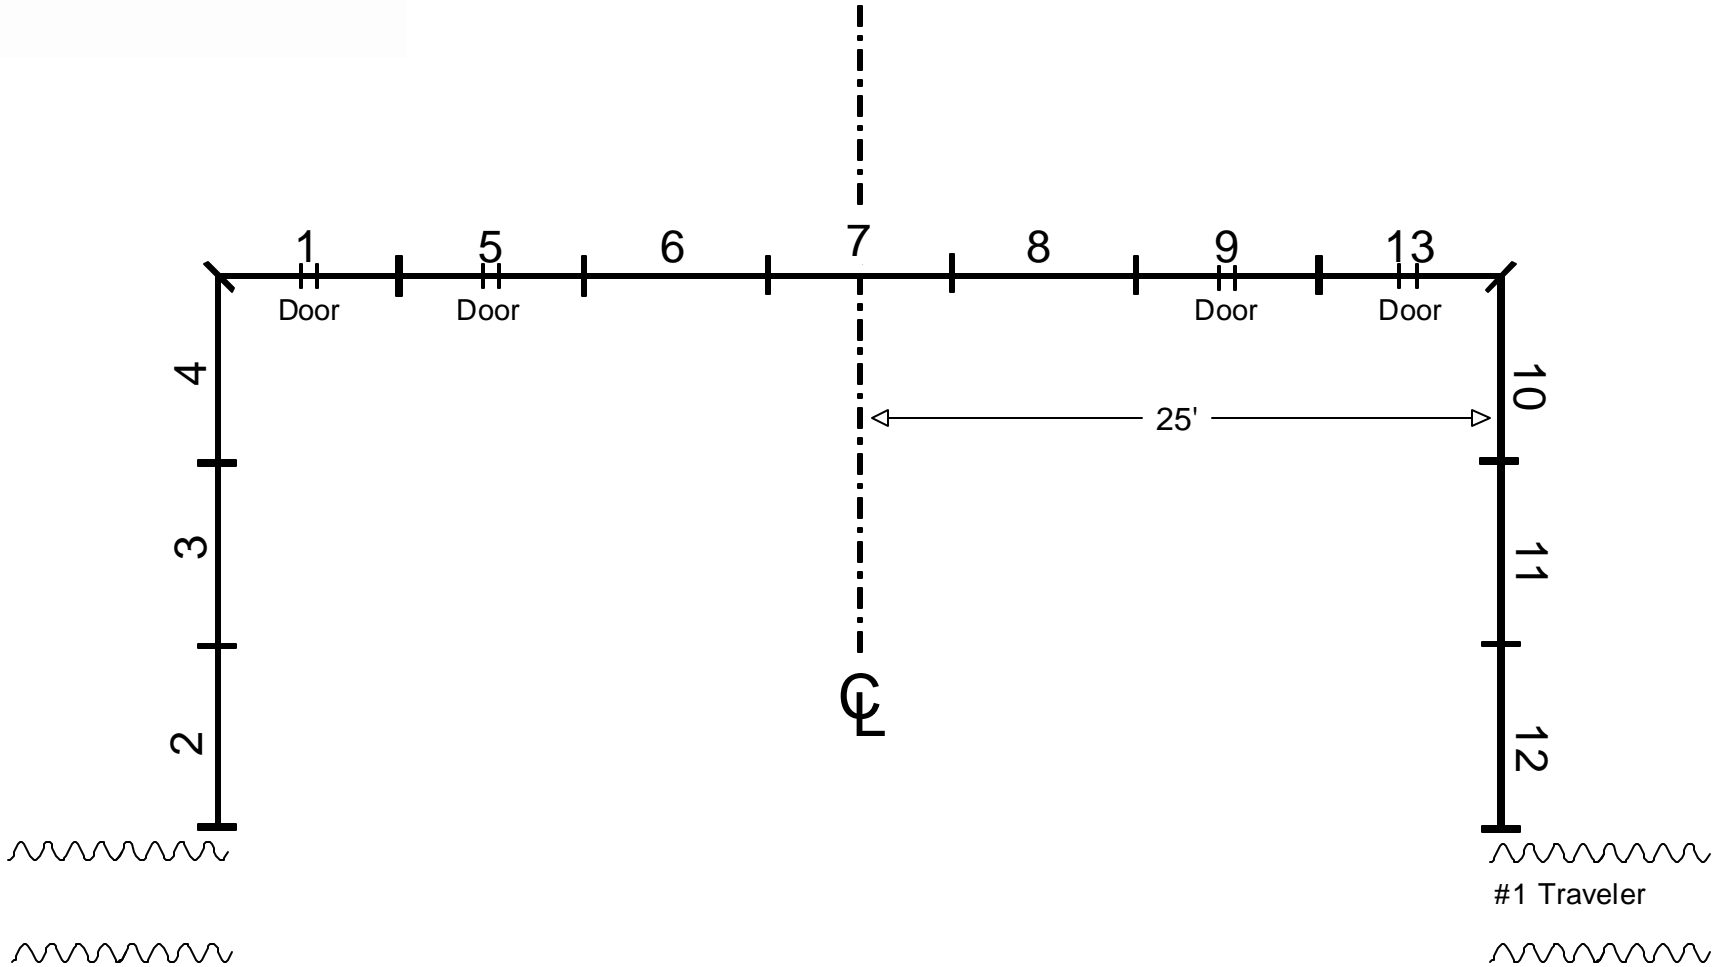

Band Shell Regular Set Up

Band Shell 1/2 Stage Set Up

Band Shell Wide Square Set Up

Band Shell Played to CYC  
No Back Wall