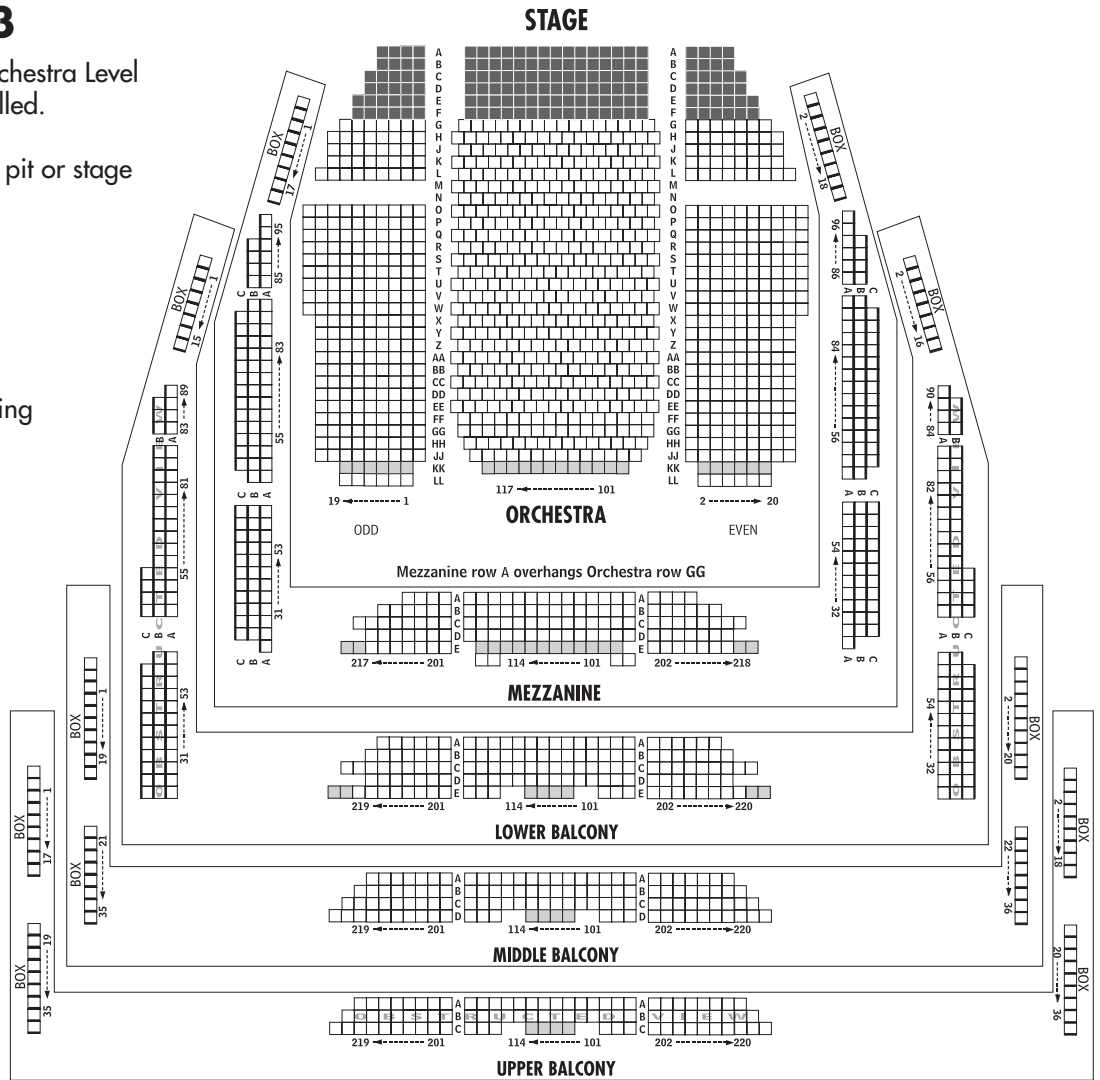

# WHITING AUDITORIUM

## TOTAL SEATS: 2043

If there is a sound board on the Orchestra Level the center Row KK (12 seats) are killed.

If the Pit Lift is used as an orchestra pit or stage extension, 150 seats are killed.

### Key

- = Seating on the Pit Lift
- = Wheelchair Accessible Seating

## TOTAL SEATS BY FLOOR